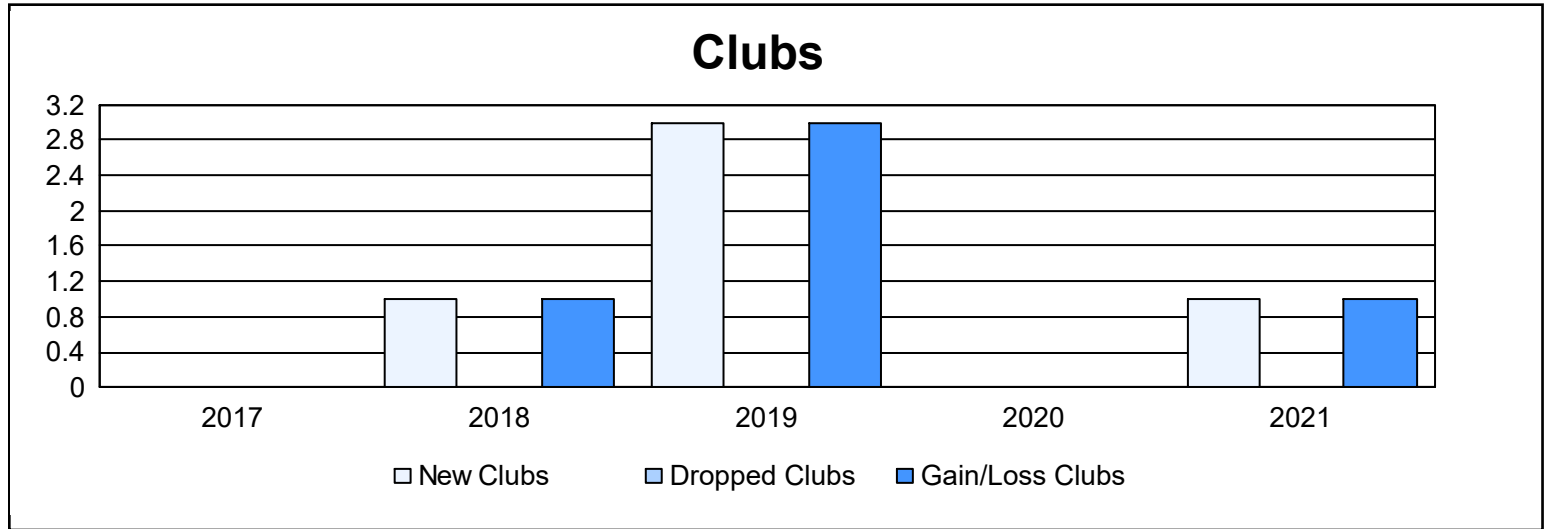

Year	New Clubs	Dropped Clubs	Gain/ Loss Clubs	New Members	Charter Members	Reinstate Members	Transfer Members	Total Member Added	Total Members Dropped	Gain/ Loss Members
2016-2017	0	0	0	23	0	1	0	24	30	-6
2017-2018	1	0	1	37	20	0	0	57	63	-6
2018-2019	3	0	3	32	63	0	0	95	32	63
2019-2020	0	0	0	38	0	0	0	38	47	-9
2020-2021	1	0	1	51	20	1	0	72	33	39
<b>Average</b>	<b>1</b>	<b>0</b>	<b>1</b>	<b>36</b>	<b>21</b>	<b>0</b>	<b>0</b>	<b>57</b>	<b>41</b>	<b>16</b>

### Membership Composition June 2021 Cumulative