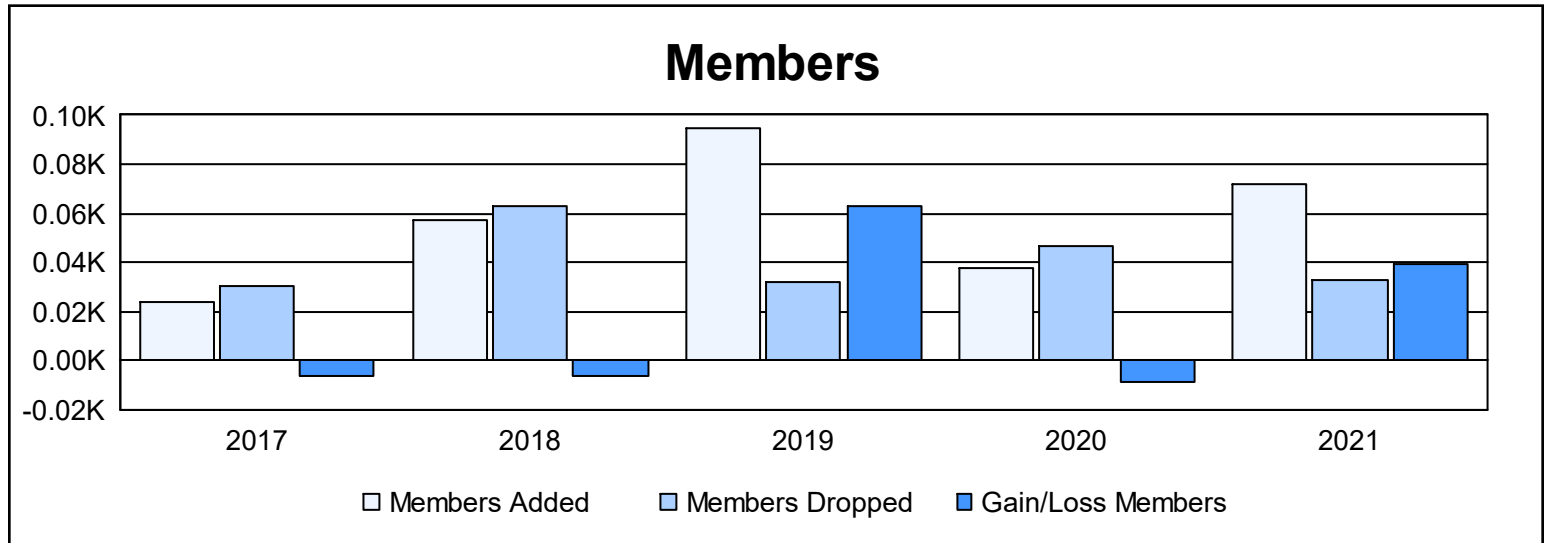

Year	New Clubs	Dropped Clubs	Gain/ Loss Clubs	New Members	Charter Members	Reinstate Members	Transfer Members	Total Member Added	Total Members Dropped	Gain/ Loss Members
2016-2017	0	0	0	23	0	1	0	24	30	-6
2017-2018	1	0	1	37	20	0	0	57	63	-6
2018-2019	3	0	3	32	63	0	0	95	32	63
2019-2020	0	0	0	38	0	0	0	38	47	-9
2020-2021	1	0	1	51	20	1	0	72	33	39
<b>Average</b>	<b>1</b>	<b>0</b>	<b>1</b>	<b>36</b>	<b>21</b>	<b>0</b>	<b>0</b>	<b>57</b>	<b>41</b>	<b>16</b>

### Membership Composition June 2021 Cumulative